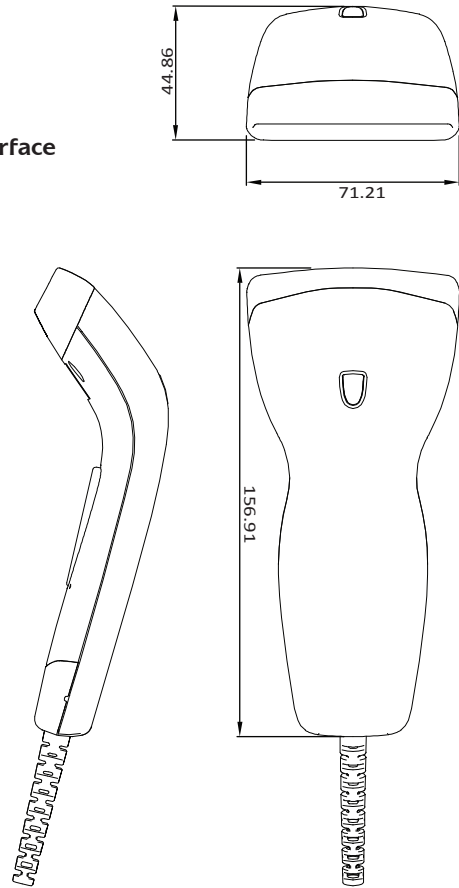

In performance, this scanner supports reading depth from contact to 10cm, reading width up to 5 cm on window and 200 scans / per second. It is absolutely the best choice for retailers using POS or regular cash register system.

Specifications

Physical Characteristics

Depth	156.91 mm
Width	71.21 mm
Height	44.86 mm
Weight	Approx. 3 oz(85 g)(w/o cable)
Width Of Window	50 mm
Housing Material	ABS & Rubber

Electrical

Voltage	DC +5 V \pm 5%
Power Consumption	120 mA (Typical)
EMC	FCC Part 15 Class B, EN55022, EN55024,