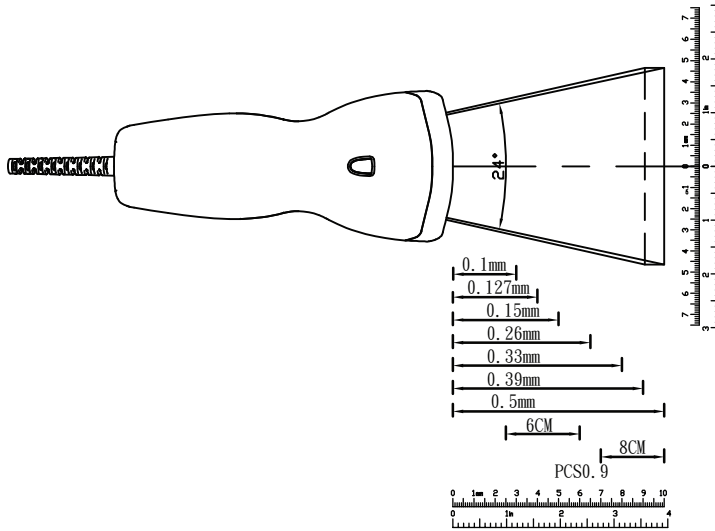

In performance, this scanner supports reading depth from contact to 10cm, reading width up to 5 cm on window and 200 scans / per second. It is absolutely the best choice for retailers using POS or regular cash register system.

Specifications

Physical Characteristics

Depth	156.91 mm
Width	71.21 mm
Height	44.86 mm
Weight	Approx. 3 oz(85 g)(w/o cable)
Width Of Window	50 mm
Housing Material	ABS & Rubber

Electrical

Voltage	DC +5 V \pm 5%
Power Consumption	120 mA (Typical)
EMC	FCC Part 15 Class B, EN55022, EN55024,

Operation

Light source	Visible red light 635nm LED
Interfaces	RS232, KBW, USB
Cable	Straight 5 ft.
Connector	RJ45 phone jack connector
Reading Indicator	Beeper and LED

Environmental

Operating Temp	0°C to 50°C (32°F to 122°F)
Storage Temp	- 20°C ~ 70°C (-4°F to 158°F)
Relative Humidity	20% ~ 95% (Non - Condensing)
Drop	47.24 inch(120cm) drop on concrete surface
Ambient Light	50,000 Lux Max.