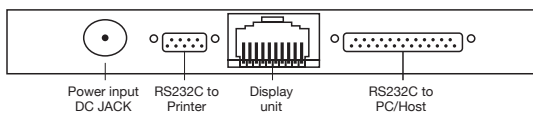

Model C2202-PD

CITIZEN

Micro HumanTech
Leading Technology for Humanity

C2202-PD

Included items

- Display unit
- Base unit
- Short pole
- Long pole
- AC adapter
- AC cable
- Interface cable
(DB25 female ↔ DB9 male)
- User's manual

Connector layout of base unit

Specifications

Display method	Vacuum fluorescent display
Display color	Blue green
Number of character	20 columns x 2 lines
Brightness	700cd/m ²
Character font	5 x 7 dot matrix, comma, decimal point
Character size (W x H)	5.25 x 9.2mm
Character pitch	8.3mm
Code page	PCD437/850/860/863/865, Slavonic, Russian, Katakana
Emulation	CBM standard, ESC/POS*
Interface	RS232C (with path through function)
Power supply	12V DC
Power consumption	4.5W
MTBF	25,000 hours
Dimensions (W x H x D)	230 x 100 x 42mm
Viewing angle	±30 degrees
Rotation angle	Maximum 270 degrees
Weight	0.9kg
Safety standard	FCC class B, CE marking